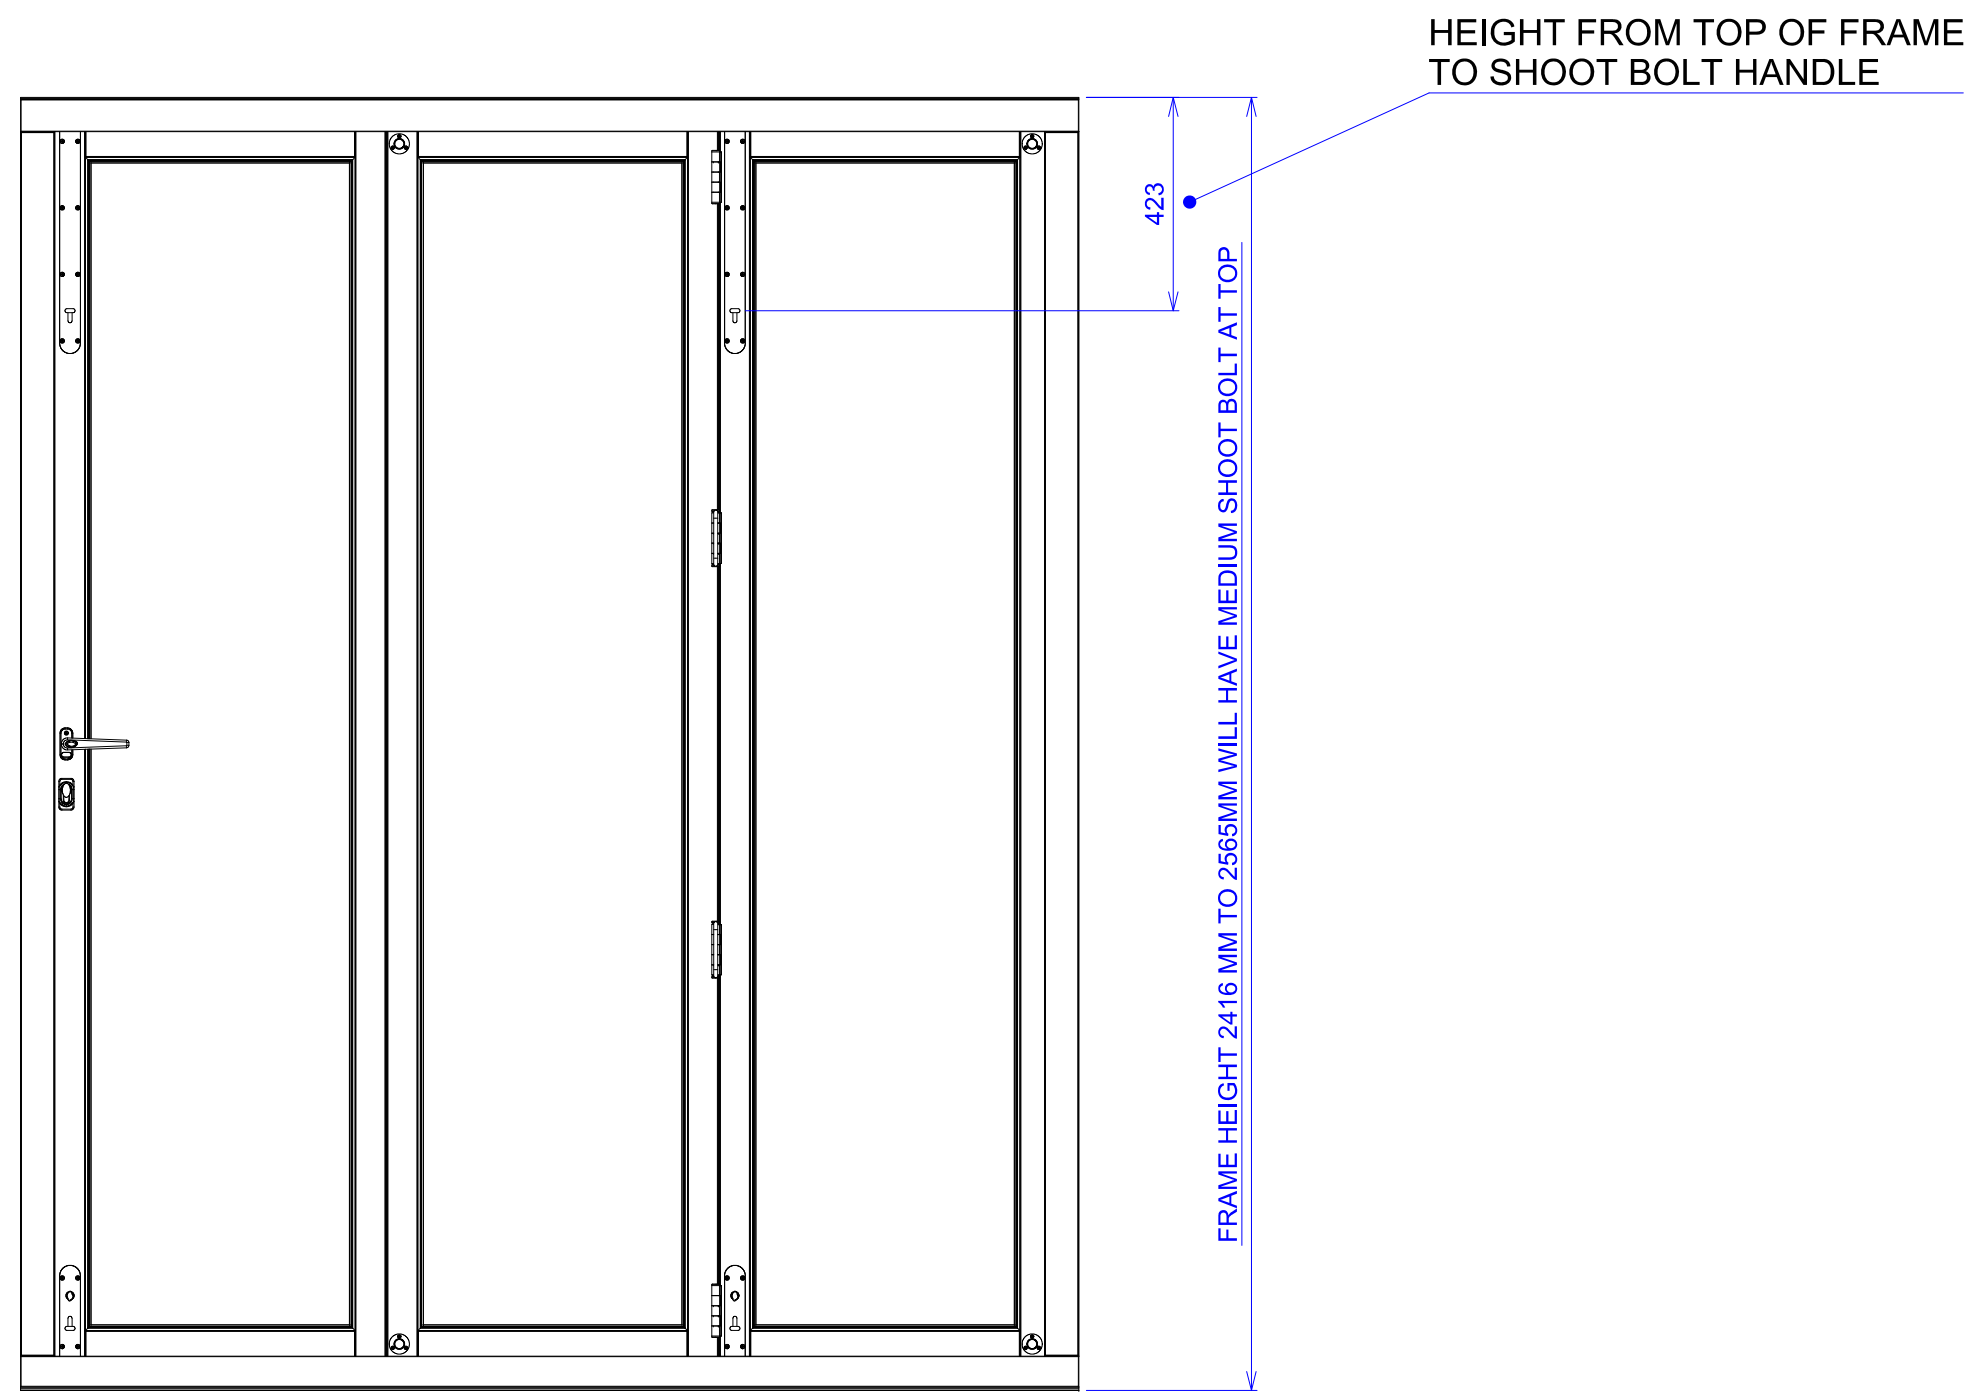

	BIFOLD DOORS	AUTHOR Luke Wynder		
		DATE 09/05/2012		
	SHORT SHOOT BOLT FRAME HEIGHTS			
A3	-			
				01

	BIFOLD DOORS	AUTHOR Luke Wynder		
		DATE 09/05/2012		
	MEDIUM SHOOT BOLT FRAME HEIGHTS			
A3	-			01

	BIFOLD DOORS	AUTHOR Luke Wynder		
		DATE 09/05/2012		
	LONG SHOOT BOLT FRAME HEIGHTS			
A3	-			01