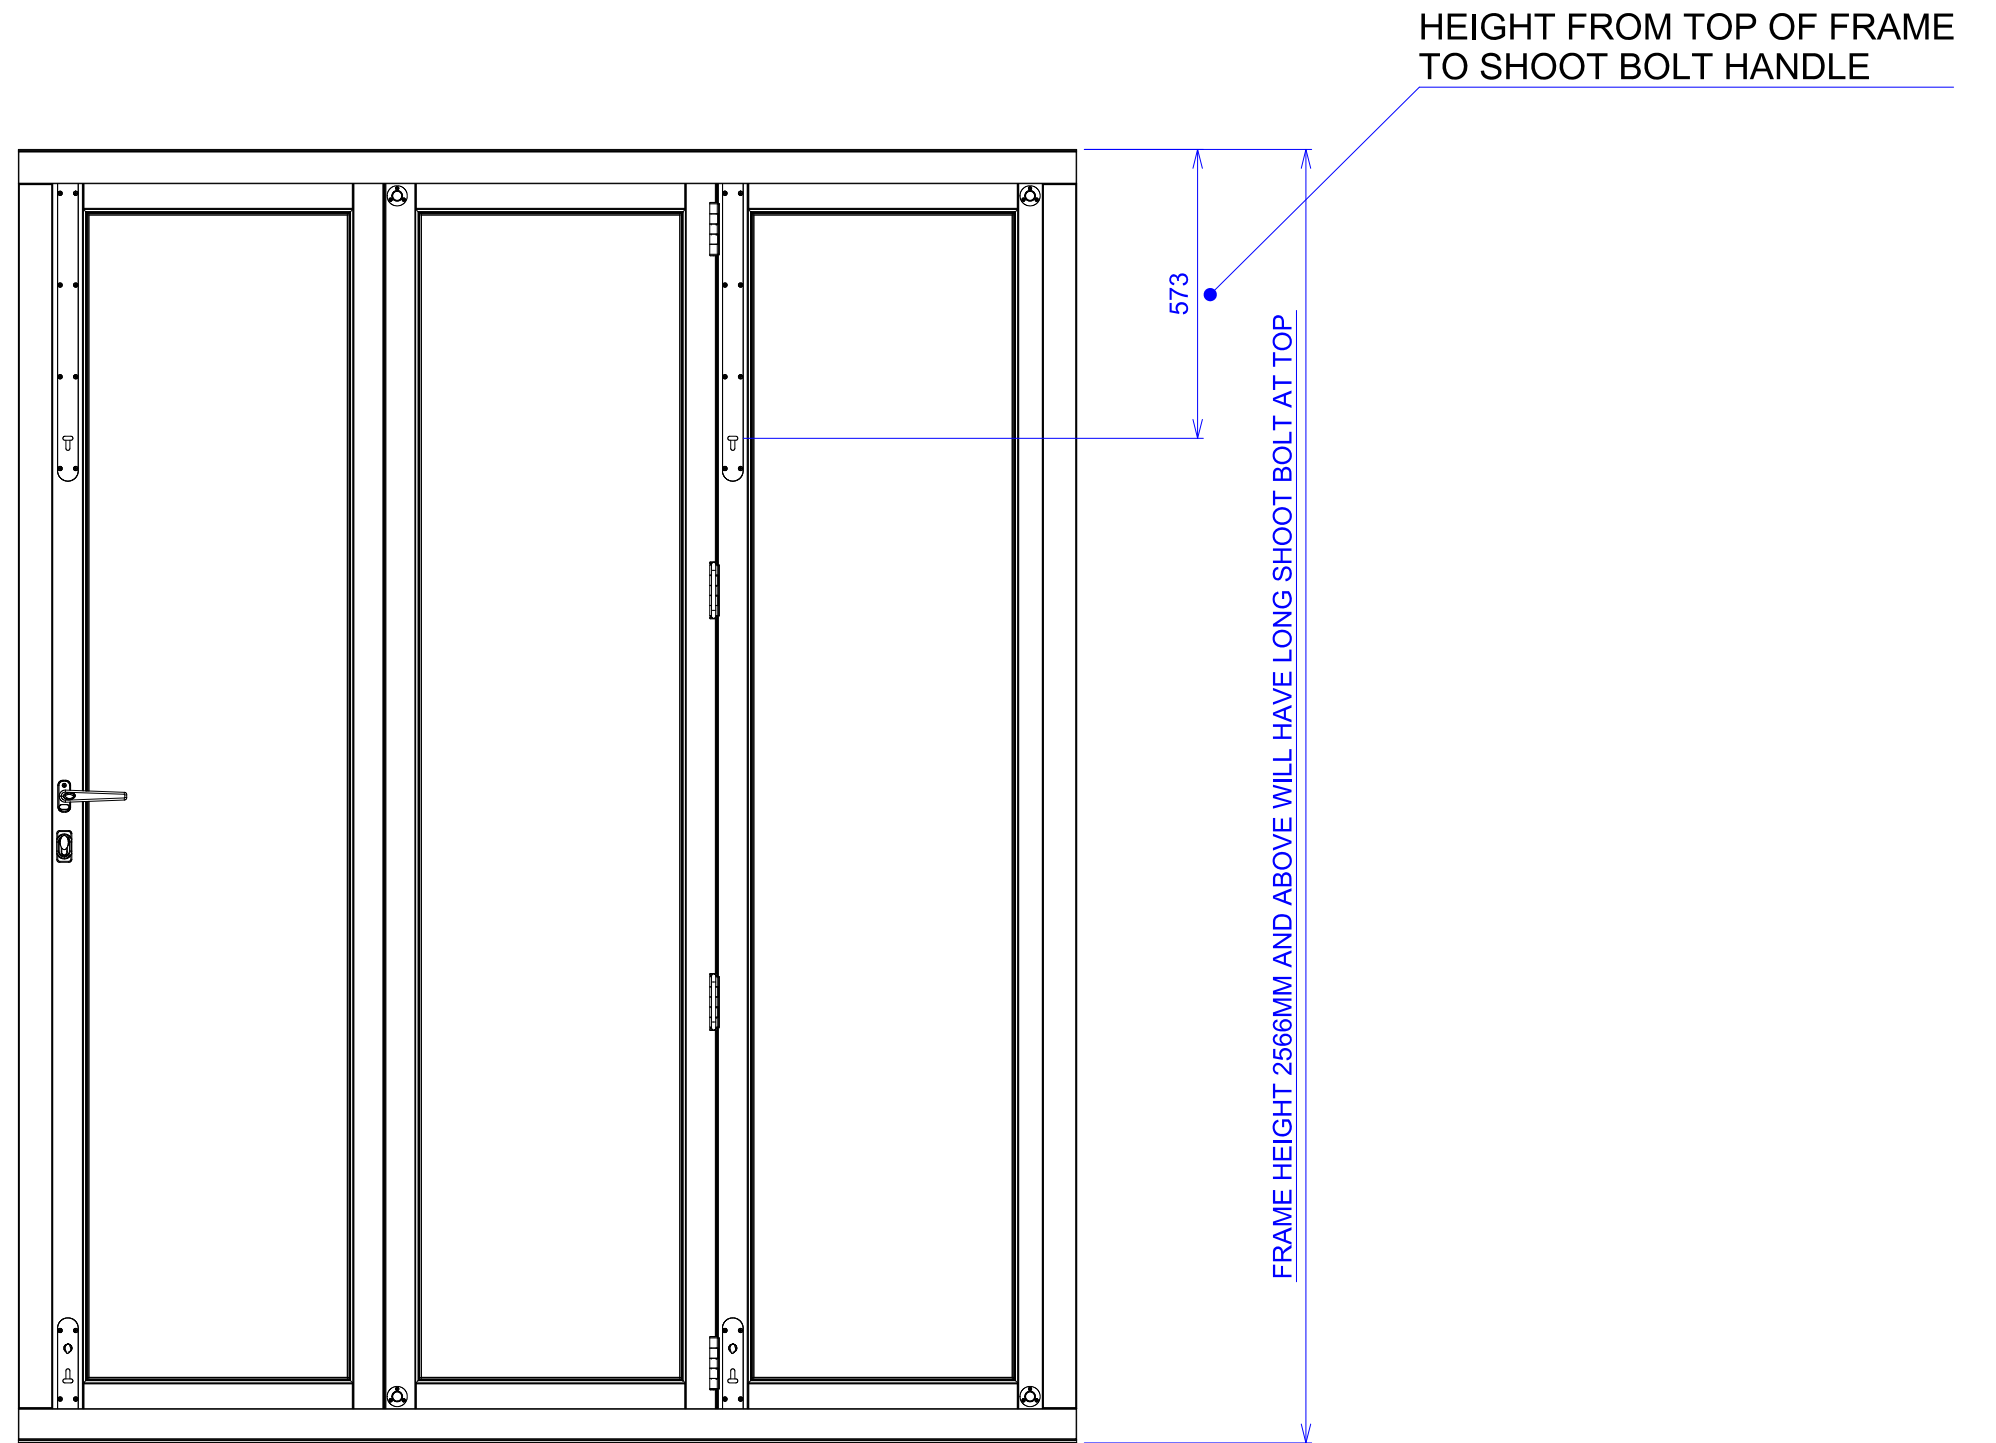

	BIFOLD DOORS	AUTHOR Luke Wynder		
		DATE 09/05/2012		
	SHORT SHOOT BOLT FRAME HEIGHTS			
A3	-			
				01

	BIFOLD DOORS	AUTHOR Luke Wynder		
		DATE 09/05/2012		
	MEDIUM SHOOT BOLT FRAME HEIGHTS			
A3	-			01

	BIFOLD DOORS	AUTHOR Luke Wynder		
		DATE 09/05/2012		
	LONG SHOOT BOLT FRAME HEIGHTS			
A3	-			01