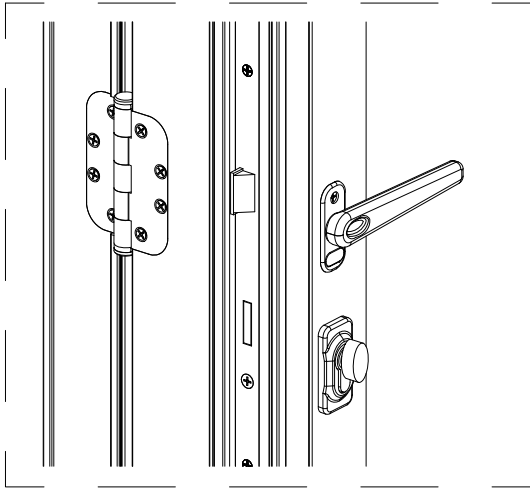

LOW PROJECTION HANDLE

ACCESS DOOR

LOW PROJECTION HANDLE
ALLOWS ACCESS DOOR TO
FOLD OPEN FULLY PARALLEL

STANDARD HANDLE

ACCESS DOOR

STANDARD HANDLE COLLIDES WITH
ADJACENT DOOR AND PREVENTS
THE ACCESS DOOR FROM FOLDING
OPEN FULLY PARALLEL

	BIFOLD DOORS	AUTHOR Luke Wynder		
		DATE 09/05/2012		
	HANDLE TYPES			
A3	-			
				01