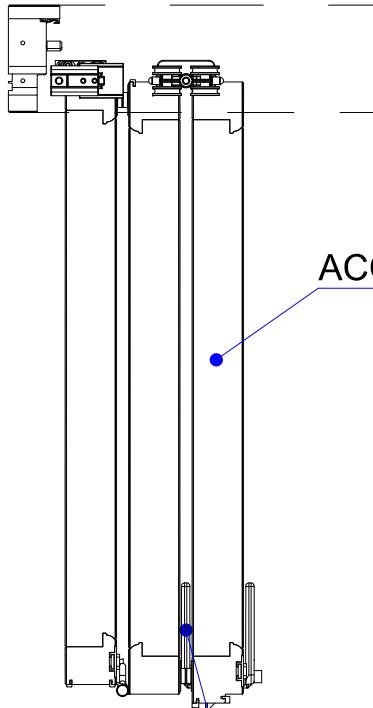

LOW PROJECTION HANDLE

ACCESS DOOR

LOW PROJECTION HANDLE
ALLOWS ACCESS DOOR TO
FOLD OPEN FULLY PARALLEL

STANDARD HANDLE

ACCESS DOOR

STANDARD HANDLE COLLIDES WITH
ADJACENT DOOR AND PREVENTS
THE ACCESS DOOR FROM FOLDING
OPEN FULLY PARALLEL

	BIFOLD DOORS	AUTHOR Luke Wynder		
		DATE 09/05/2012		
	HANDLE TYPES			
A3	-			
				01