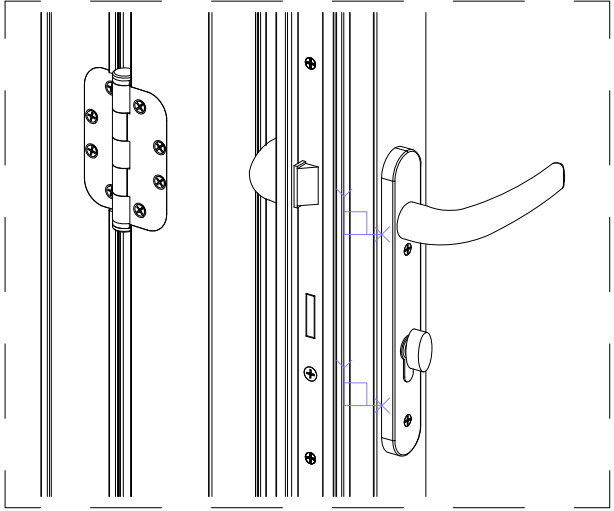

LOW PROJECTION HANDLE

ACCESS DOOR

LOW PROJECTION HANDLE
ALLOWS ACCESS DOOR TO
FOLD OPEN FULLY PARALLEL

STANDARD HANDLE

ACCESS DOOR

STANDARD HANDLE COLLIDES WITH
ADJACENT DOOR AND PREVENTS
THE ACCESS DOOR FROM FOLDING
OPEN FULLY PARALLEL

	BIFOLD DOORS	AUTHOR Luke Wynder		
		DATE 09/05/2012		
	HANDLE TYPES			
A3	-			
				01