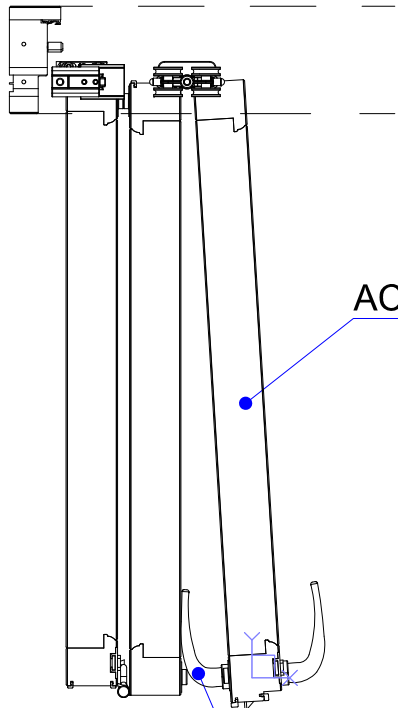

LOW PROJECTION HANDLE

ACCESS DOOR

LOW PROJECTION HANDLE
ALLOWS ACCESS DOOR TO
FOLD OPEN FULLY PARALLEL

STANDARD HANDLE

ACCESS DOOR

STANDARD HANDLE COLLIDES WITH
ADJACENT DOOR AND PREVENTS
THE ACCESS DOOR FROM FOLDING
OPEN FULLY PARALLEL

	BIFOLD DOORS	AUTHOR Luke Wynder		
		DATE 09/05/2012		
	HANDLE TYPES			
A3	-			
				01